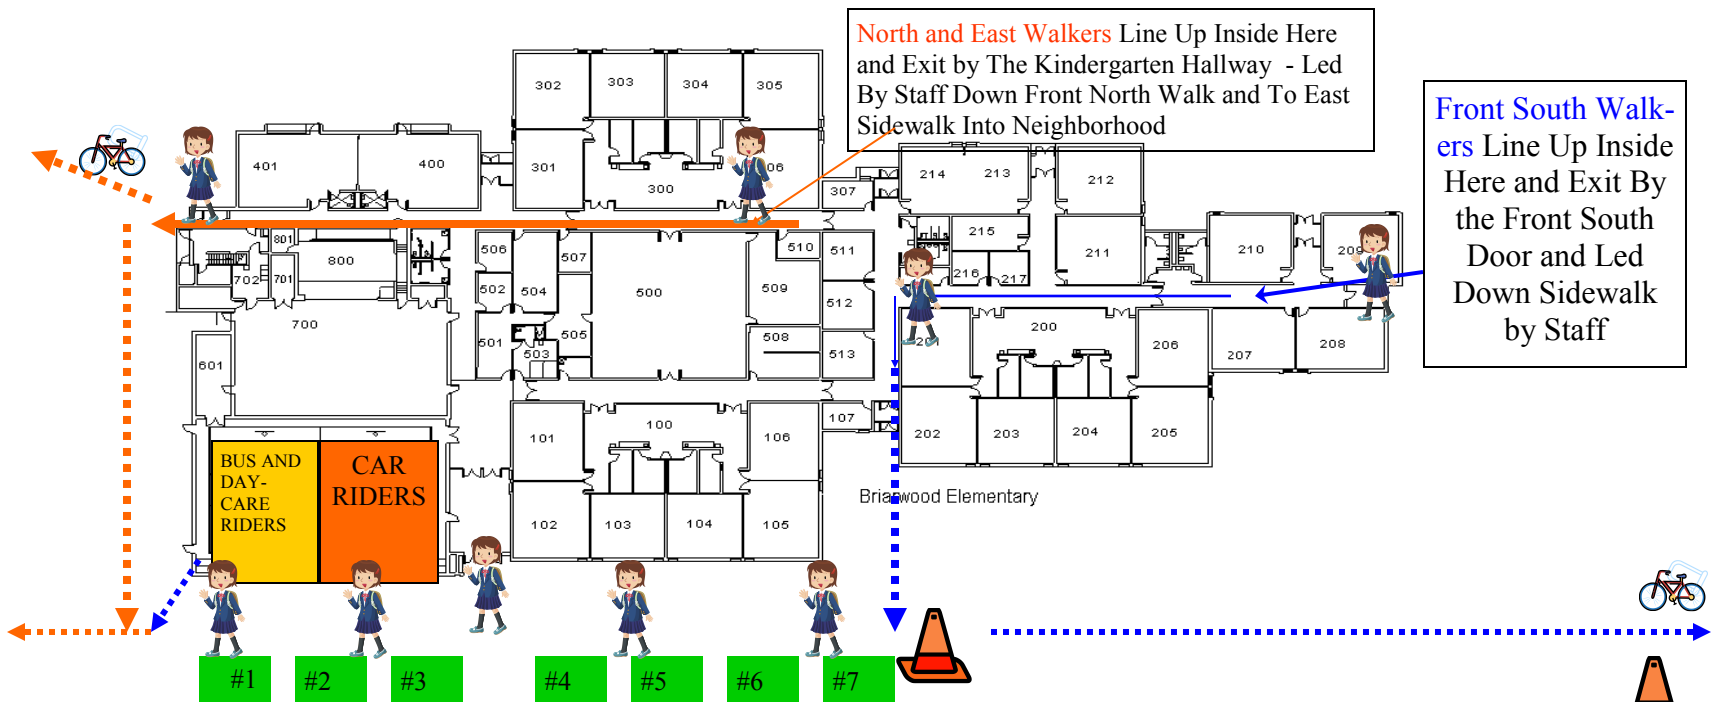

You can meet your north walker here

If your student was delayed inside, you may be asked to wait here until they come out which allow the line to continue to move forward.

North and East Walkers Line Up Inside Here and Exit by The Kindergarten Hallway - Led By Staff Down Front North Walk and To East Sidewalk Into Neighborhood

Front South Walkers Line Up Inside Here and Exit By the Front South Door and Led Down Sidewalk by Staff

LINE WILL STOP AT THE SIGN UNTIL DAYCARE BUSES ARE CLEARED FROM LOT. THEN ALL CARS WILL MOVE FORWARD TO THE NEXT OPEN DESIGNATED SPACE

NO PARKING ALLOWED ON THIS SIDE OF THE STREET FOR DISMISSAL PURPOSES..STUDENTS WILL NOT CROSS

STAFF AND VISITOR PARKING—NO STUDENTS WILL BE DISMISSED TO CARS SITTING IN A PARKING LOT - ALL VEHICLES FOR PICK-UP SHOULD BE IN LINE FOR DISMISSAL NO FOOT TRAFFIC ALLOWED

North Walkers Meeting Area

South Walkers Meeting Area

All vehicles should approach the pick-up line from the South moving North on Brougham.
When you are in the pick-up line, please stay in line until your student is picked up. Vehicles will not be allowed to cut in and out of line.